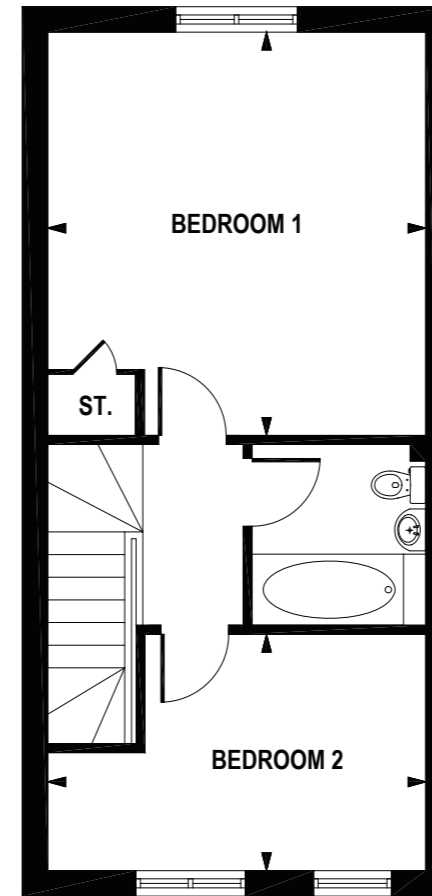

GROUND FLOOR

FIRST FLOOR

	METRIC	IMPERIAL
LOUNGE / DINING ROOM / KITCHEN	8.01m x 4.17m	26'5 x 13'9
BEDROOM 1	4.45m x 4.17m	14'8 x 13'9
BEDROOM 2	4.17m (max) x 2.61m	13'9 (max) x 8'7

Disclaimer: Whilst we endeavour to make our property details accurate and reliable, these particulars are set out as a general outline only for the guidance of intended purchasers or lessees and do not constitute as a full or part offer or contract. Other details are given without responsibility and intending purchasers or tenants should not rely on them as statements or representations of fact but must satisfy themselves by inspection or otherwise as to the correctness of them. The purchaser is advised to obtain verification from their Solicitor or Surveyor to their own satisfaction. Room dimensions if shown are subject to change and are for guidance only.