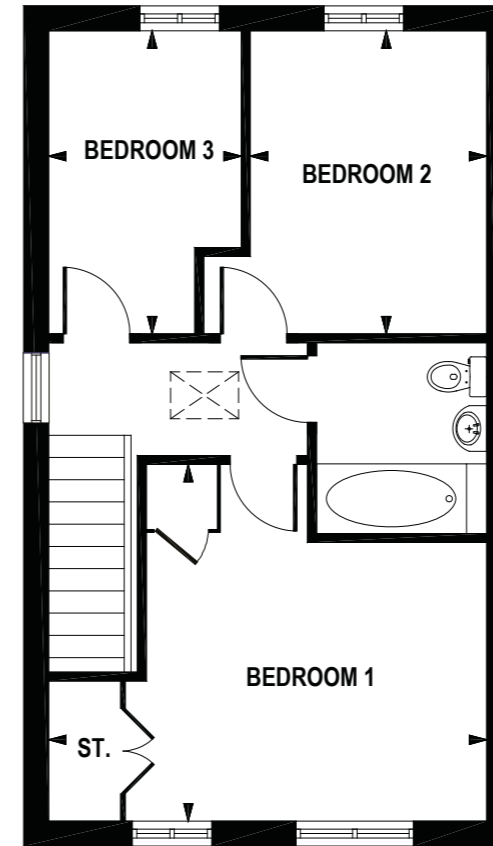

GROUND FLOOR

FIRST FLOOR

	METRIC	IMPERIAL
LOUNGE / DINING ROOM	4.92m x 3.93m (max)	16'3 x 12'11 (max)
KITCHEN	3.40m x 2.78m	11'2 x 9'2
BEDROOM 1	4.92m (max) x 4.10m	16'3 (max) x 13'5
BEDROOM 2	3.41m x 2.66m	11'3 x 8'9
BEDROOM 3	3.41m x 2.17m (max)	11'3 x 7'2 (max)